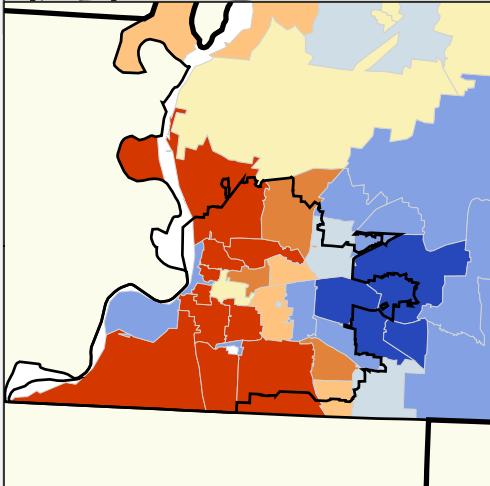

Tennessee

EITC Recipients as a Percentage of Total Returns by Zip Code, TY 2001

Nashville

Memphis

Knoxville

Percentage Recipients

Percentage Recipients

Large City	Large Suburb	Small Metro	Rural
24.2%	13.8%	18.3%	21.0%