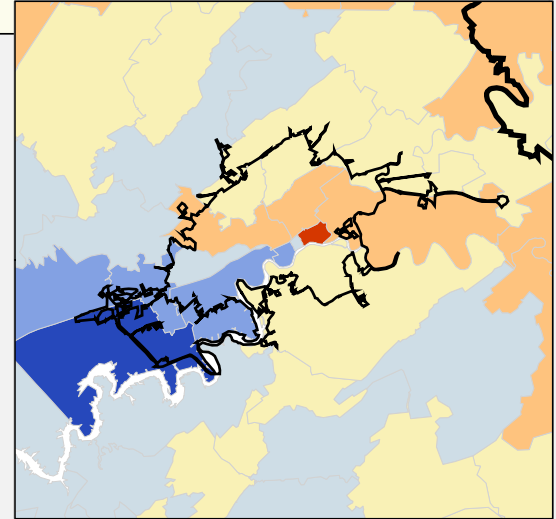

Tennessee

EITC Recipients as a Percentage of Total Returns by Zip Code, TY 2001

Nashville

Memphis

Knoxville

Percentage Recipients

Percentage Recipients

Large City	Large Suburb	Small Metro	Rural
24.2%	13.8%	18.3%	21.0%