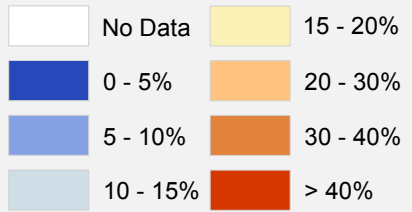

Tennessee

EITC Recipients as a Percentage of Total Returns by Zip Code, TY 2001

Nashville

Memphis

Knoxville

Percentage Recipients

Percentage Recipients

Large City	Large Suburb	Small Metro	Rural
24.2%	13.8%	18.3%	21.0%