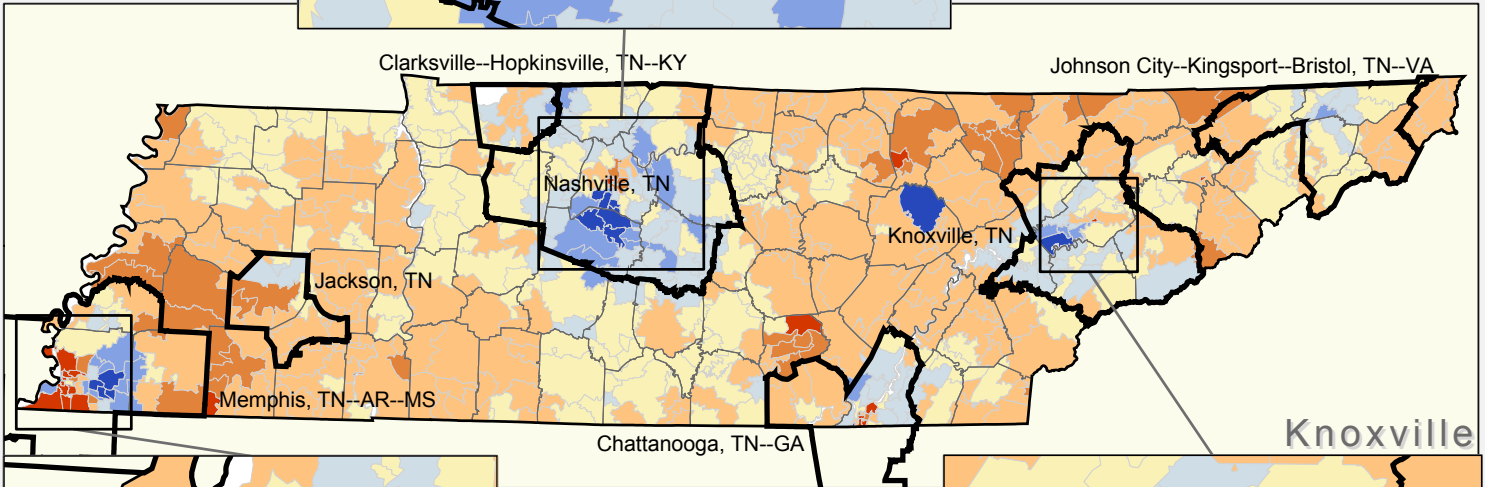

Tennessee

EITC Recipients as a Percentage of Total Returns by Zip Code, TY 2001

Nashville

Memphis

Knoxville

Percentage Recipients

Percentage Recipients

Large City	Large Suburb	Small Metro	Rural
24.2%	13.8%	18.3%	21.0%