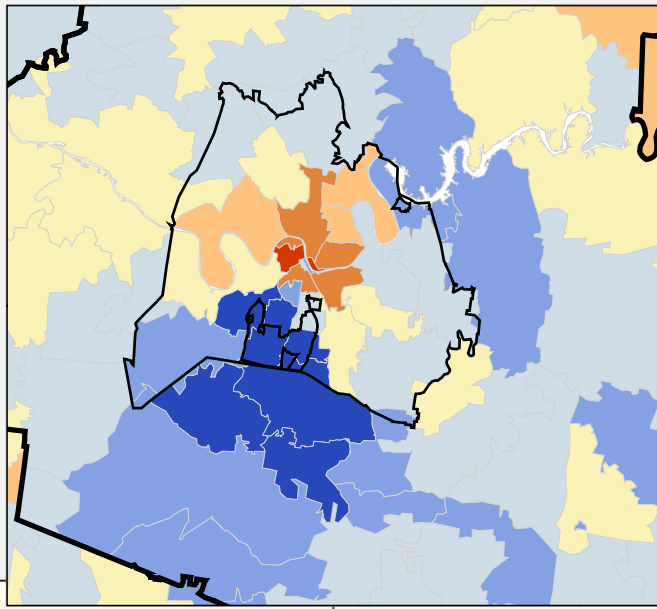

Tennessee

EITC Recipients as a Percentage of Total Returns by Zip Code, TY 2001

Nashville

Memphis

Knoxville

Percentage Recipients

Percentage Recipients

Large City	Large Suburb	Small Metro	Rural
24.2%	13.8%	18.3%	21.0%