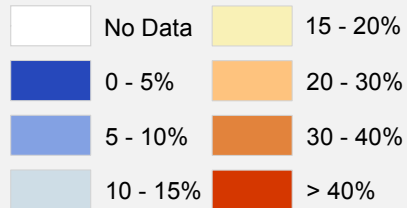

Rhode Island

EITC Recipients as a Percentage of Total Returns by Zip Code, TY 2001

Percentage Recipients

Percentage Recipients

Large City	Large Suburb	Small Metro	Rural
24.3%	9.6%	N/A	N/A