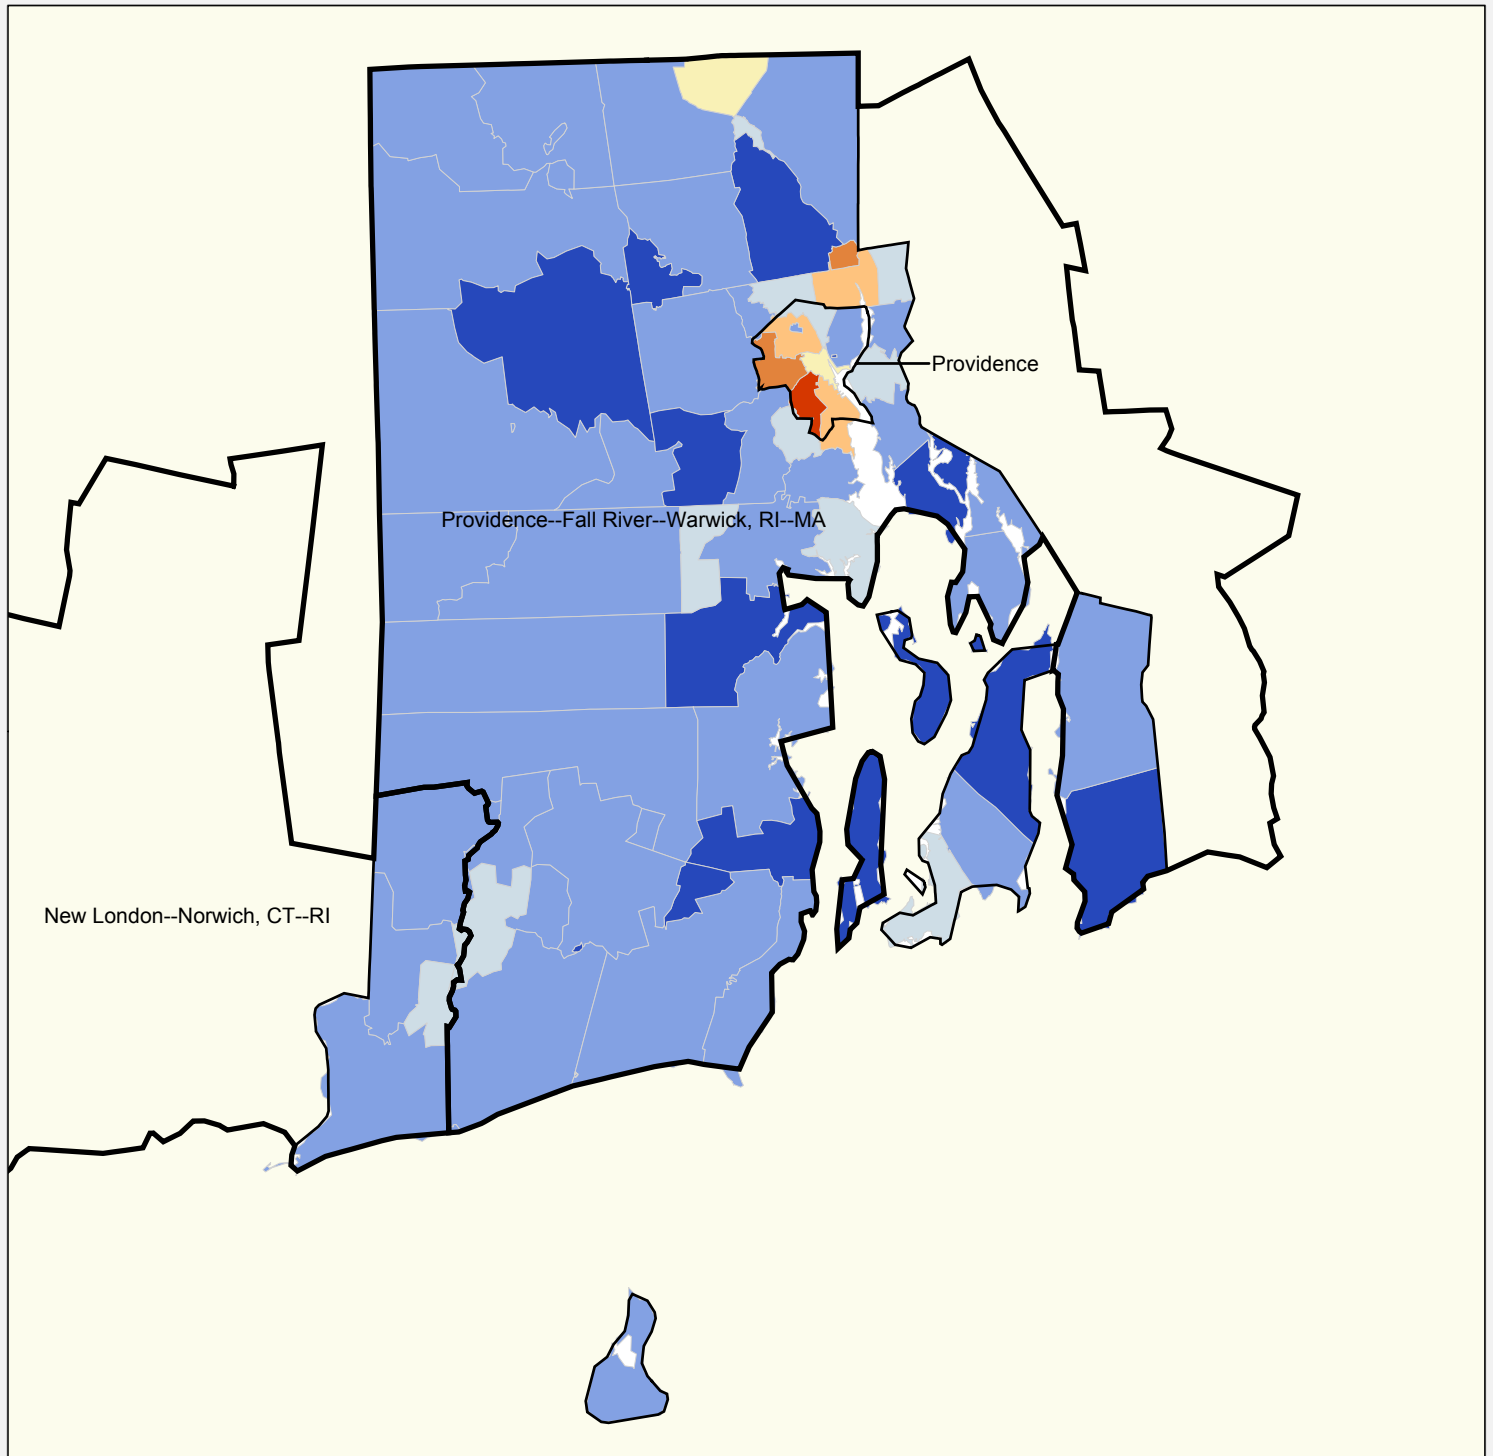

Rhode Island

EITC Recipients as a Percentage of Total Returns by Zip Code, TY 2001

Percentage Recipients

Percentage Recipients

Large City	Large Suburb	Small Metro	Rural
24.3%	9.6%	N/A	N/A