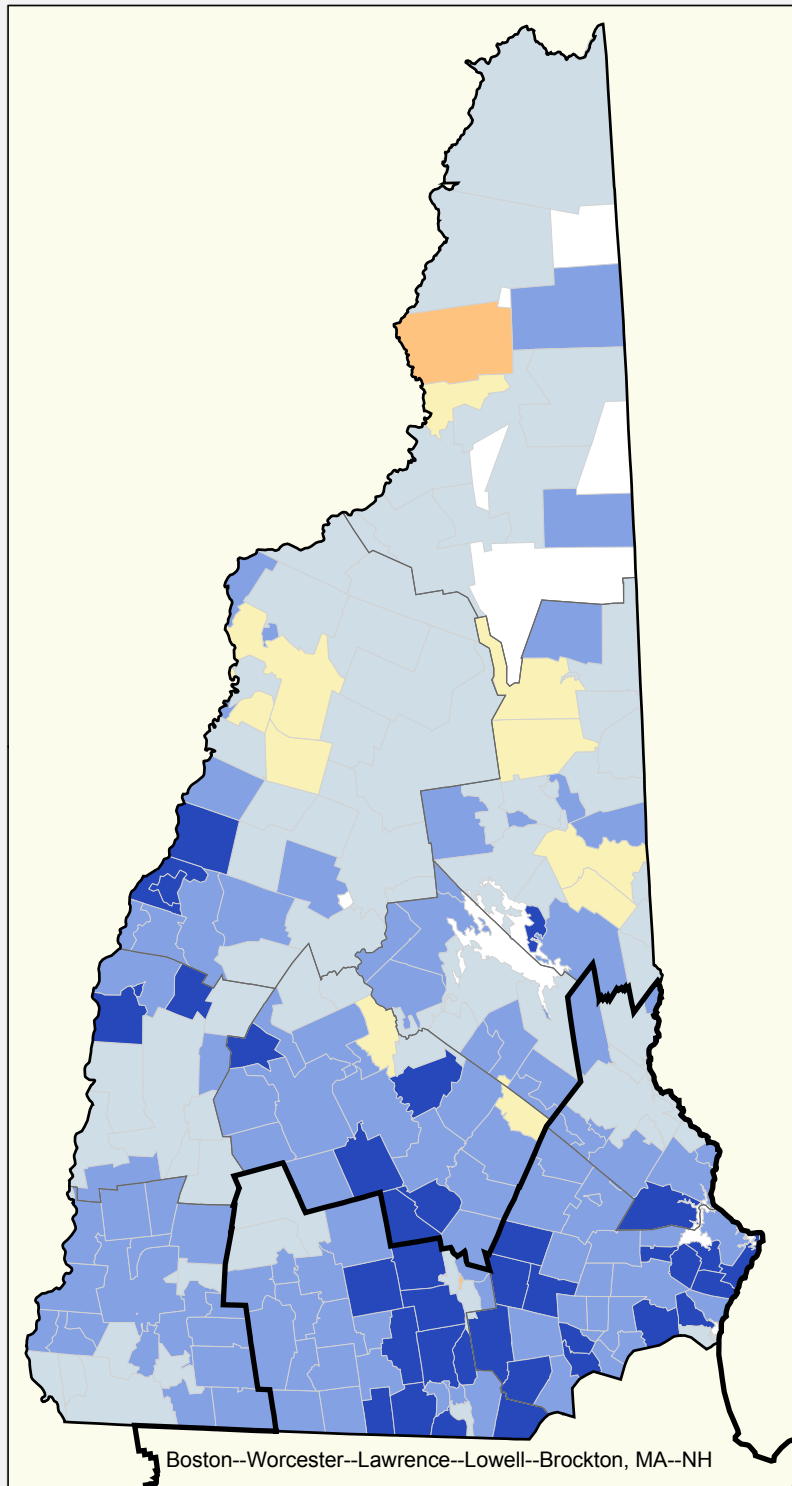

# New Hampshire

## EITC Recipients as a Percentage of Total Returns by Zip Code, TY 2001

### Percentage Recipients

### Percentage Recipients

Large City	Large Suburb	Small Metro	Rural
N/A	7.2%	N/A	9.9%