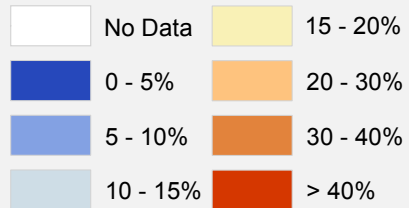

Maine

EITC Recipients as a Percentage of Total Returns by Zip Code, TY 2001

Percentage Recipients

Percentage Recipients

Large City	Large Suburb	Small Metro	Rural
N/A	N/A	10.8%	13.5%