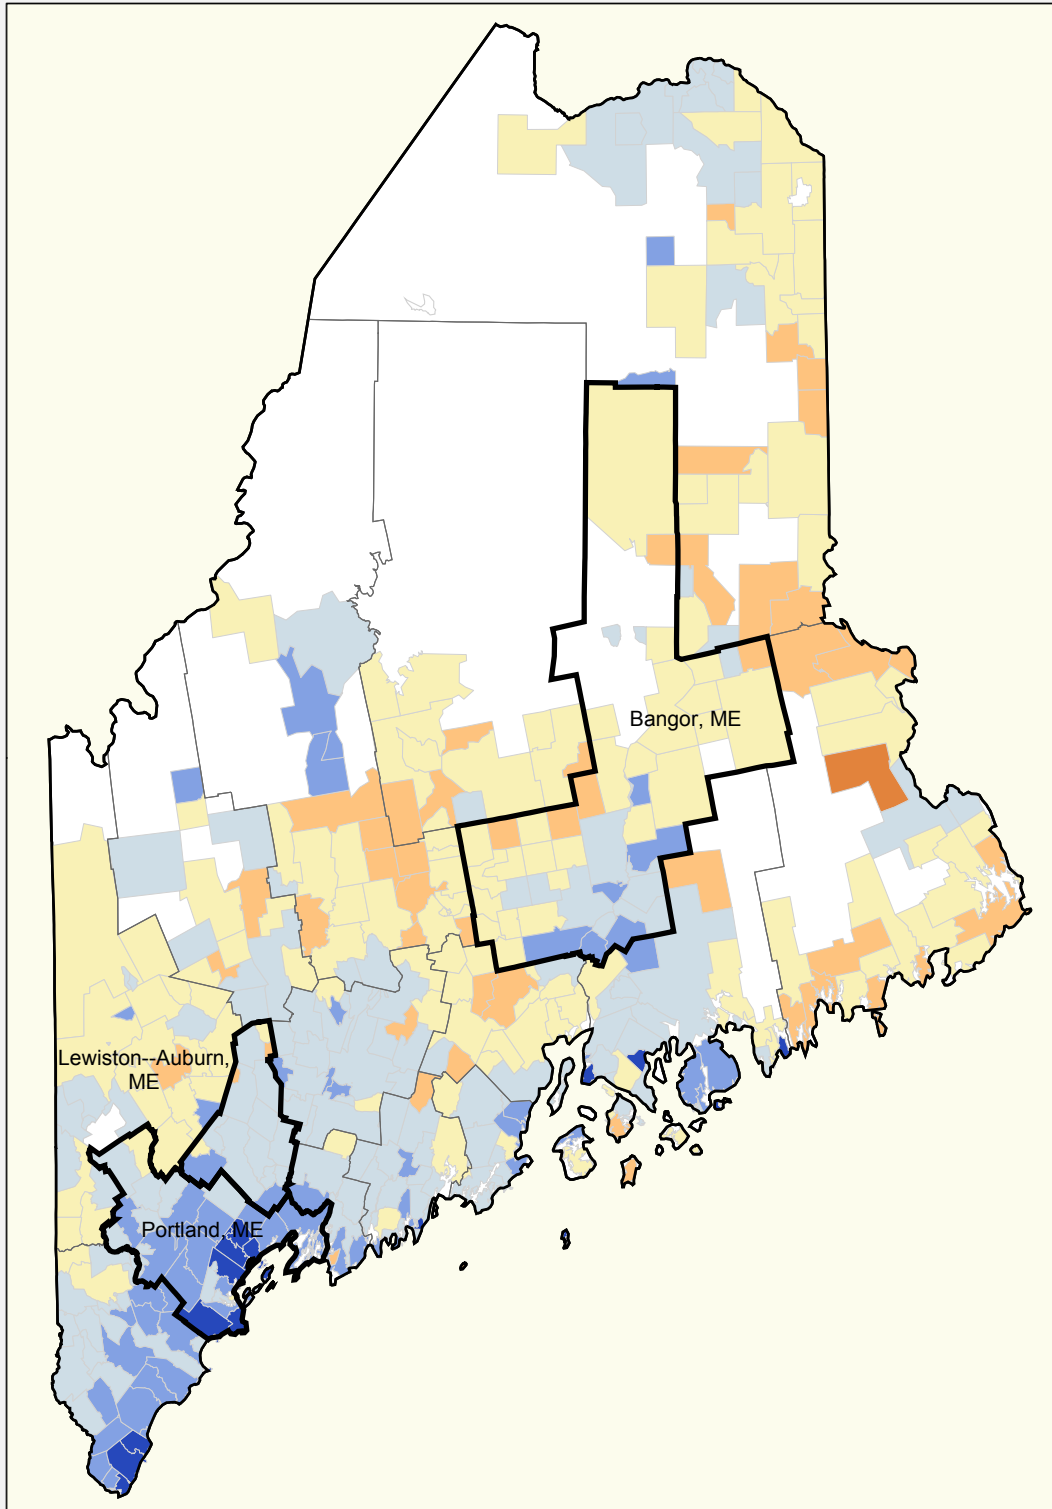

Maine

EITC Recipients as a Percentage of Total Returns by Zip Code, TY 2001

Percentage Recipients

Percentage Recipients

Large City	Large Suburb	Small Metro	Rural
N/A	N/A	10.8%	13.5%