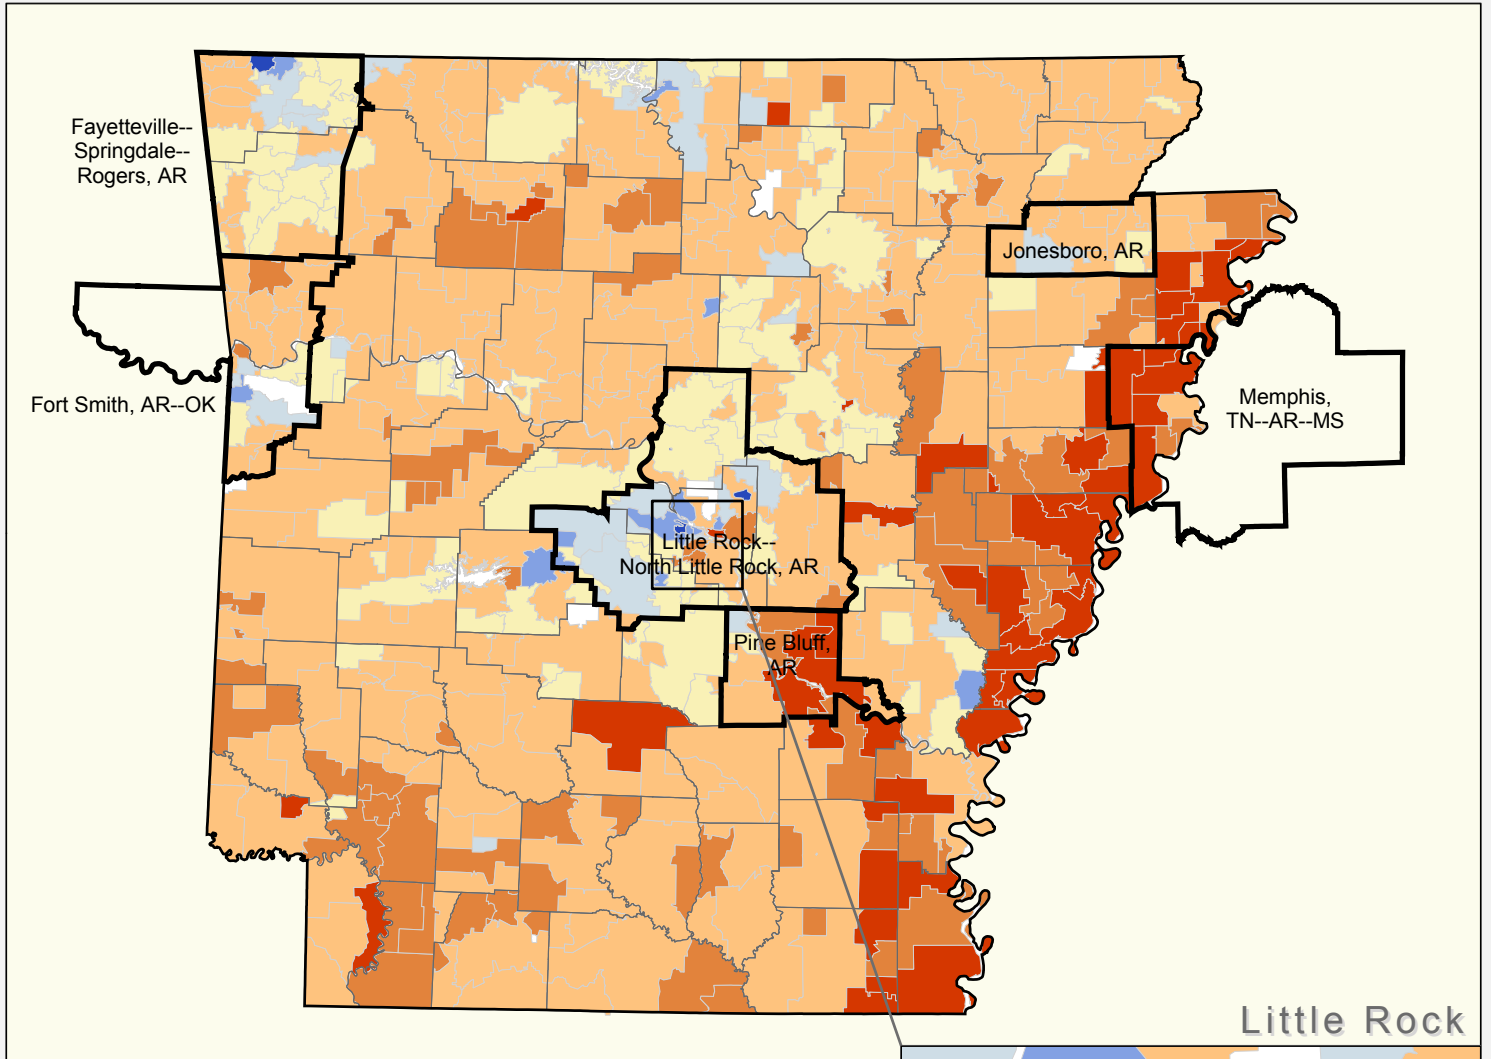

# Arkansas

## EITC Recipients as a Percentage of Total Returns by Zip Code, TY 2001

### Percentage Recipients

- Metro Boundary
- City Boundary
- County Boundary
- Zip Code Boundary

### Percentage Recipients

Large City	Large Suburb	Small Metro	Rural
20.3%	20.2%	20.4%	25.2%