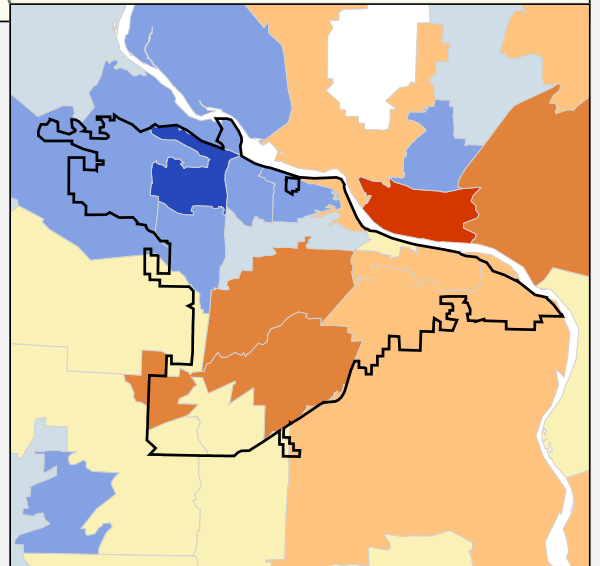

# Arkansas

## EITC Recipients as a Percentage of Total Returns by Zip Code, TY 2001

### Percentage Recipients

- Metro Boundary
- City Boundary
- County Boundary
- Zip Code Boundary

### Percentage Recipients

Large City	Large Suburb	Small Metro	Rural
20.3%	20.2%	20.4%	25.2%